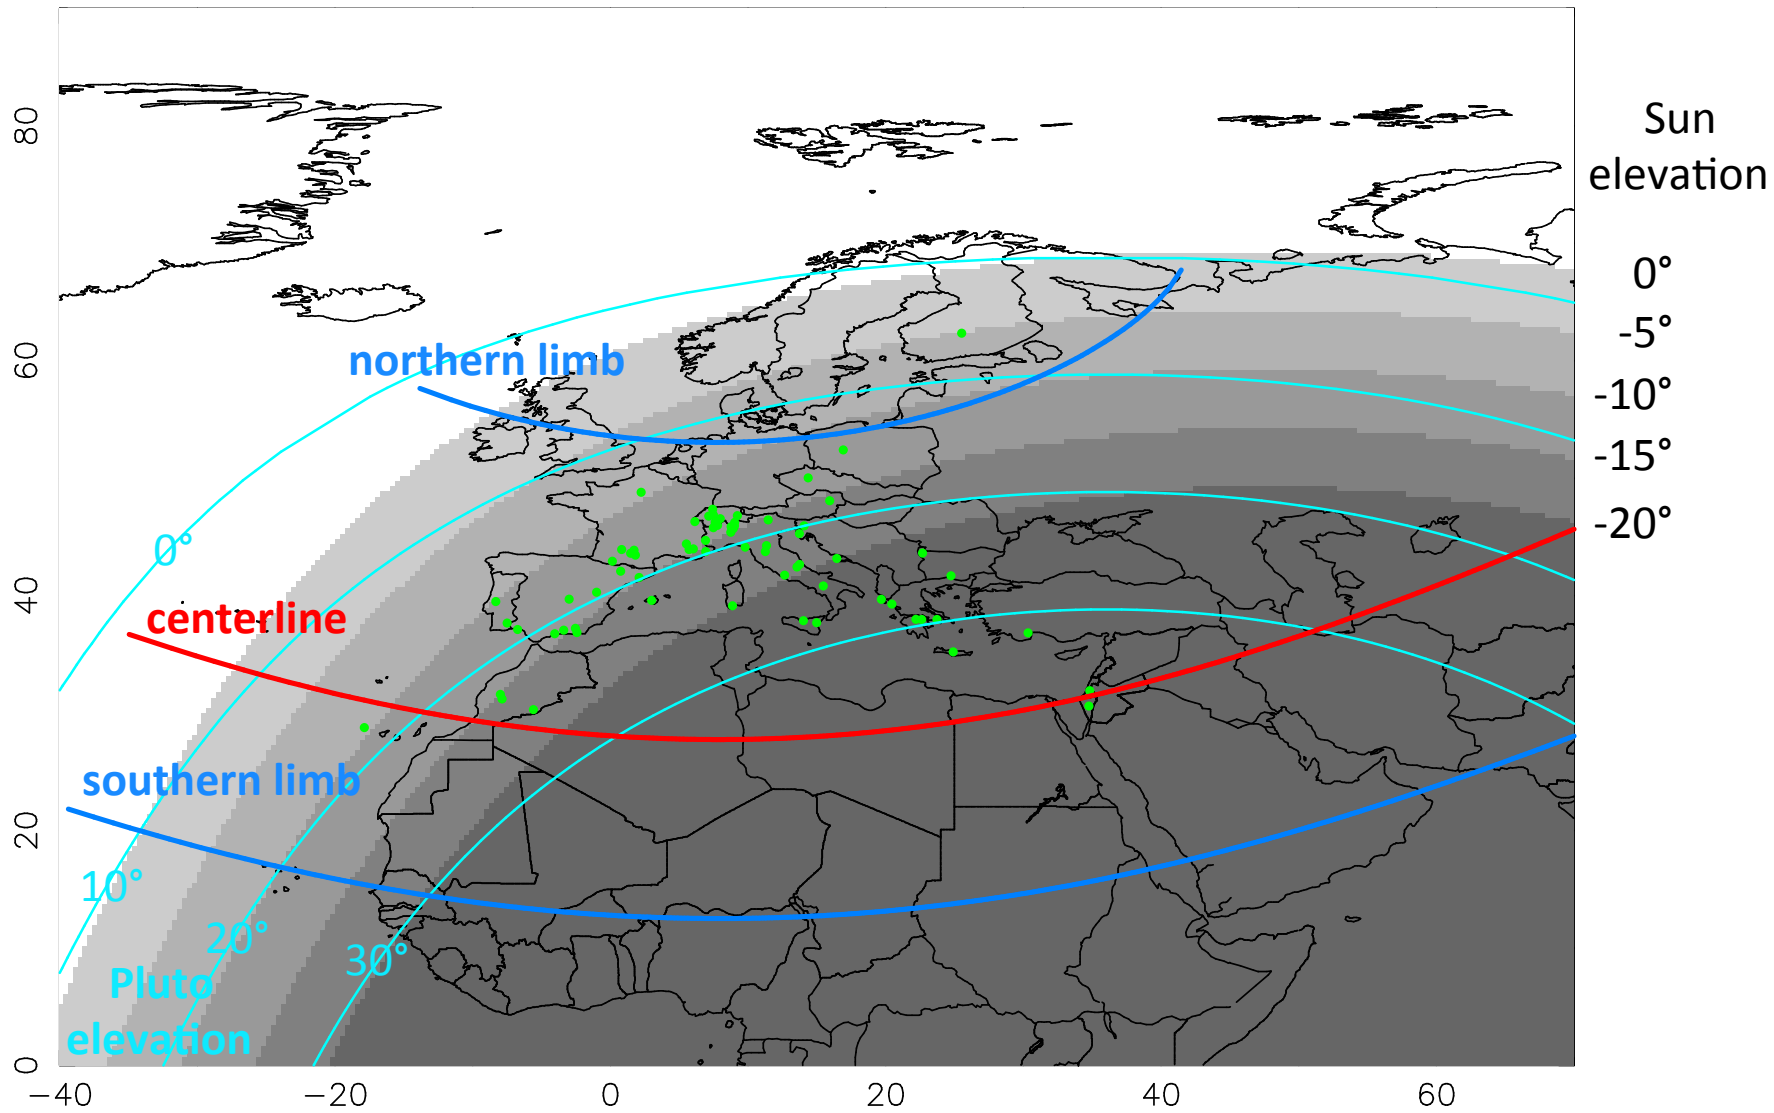

BS 15jul16 gaia+de435+post-occ 14jul16 Offset (mas): 86.651 -26.510

Pluto 19 Jul 2016 (~20:53 UT), red: centerline, blue: southern limit