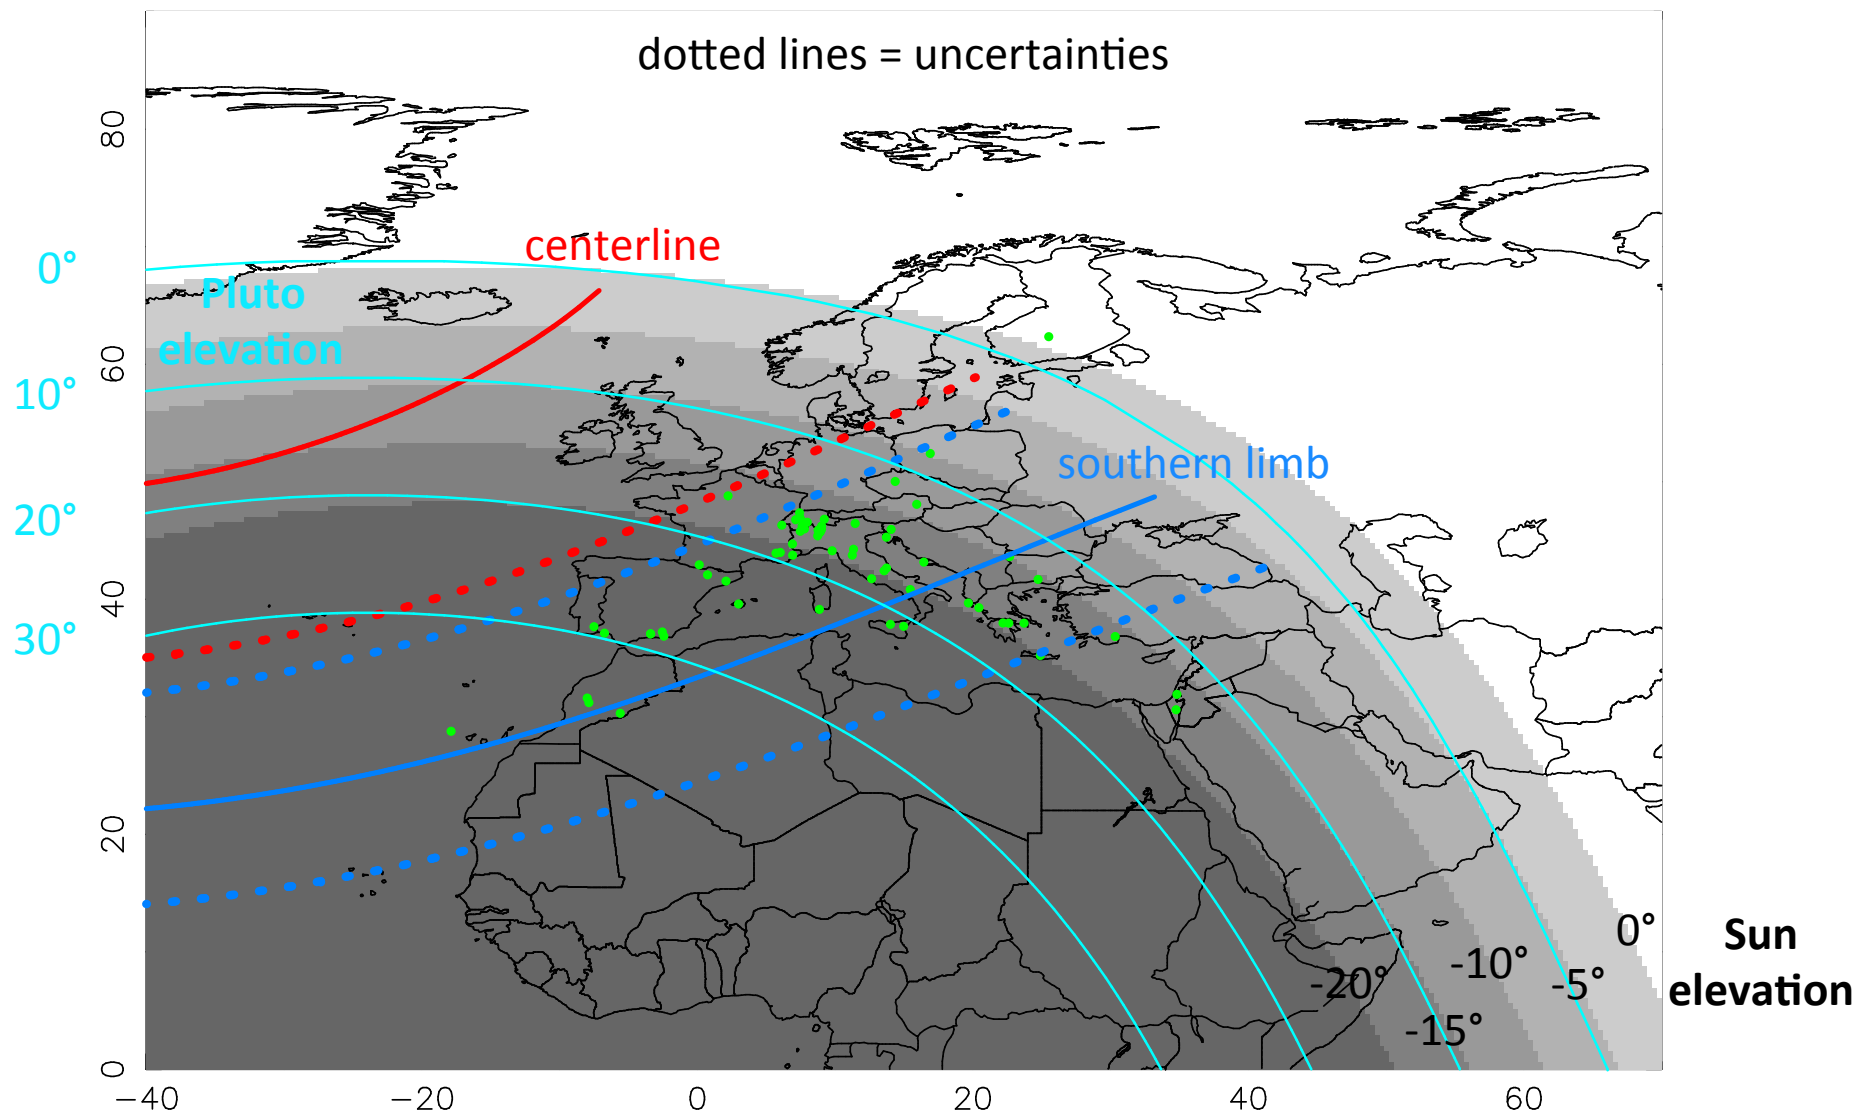

dotted lines = uncertainties

Pluto 14 Jul 2016 (~01:14 UT), red: centerline, blue: southern limit