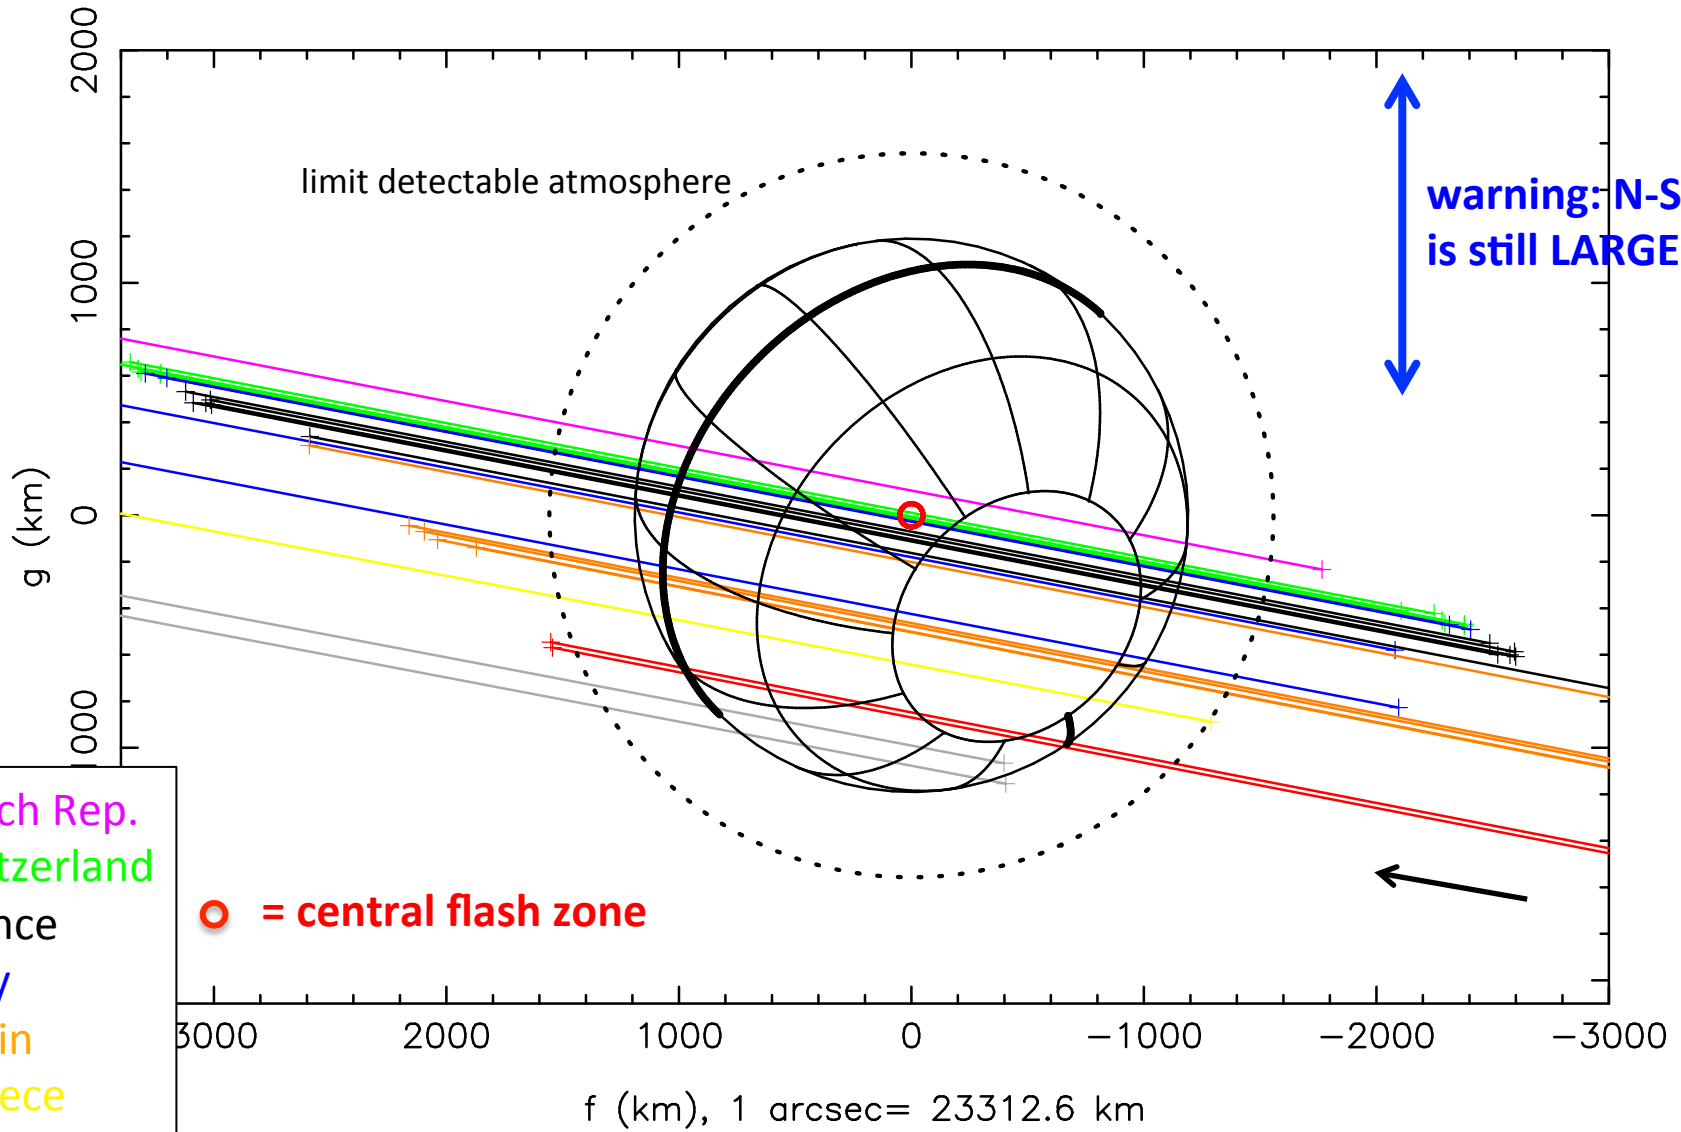

Pluto 19 July 2016, $r_p = 1190$ km, $r_{atm} = 1557$ km

warning: N-S error is still LARGE !!!

○ = central flash zone

- Czech Rep.
- Switzerland
- France
- Italy
- Spain
- Greece
- Morocco
- Israel

all chords are from 20:50 to 20:54 UT, July 19