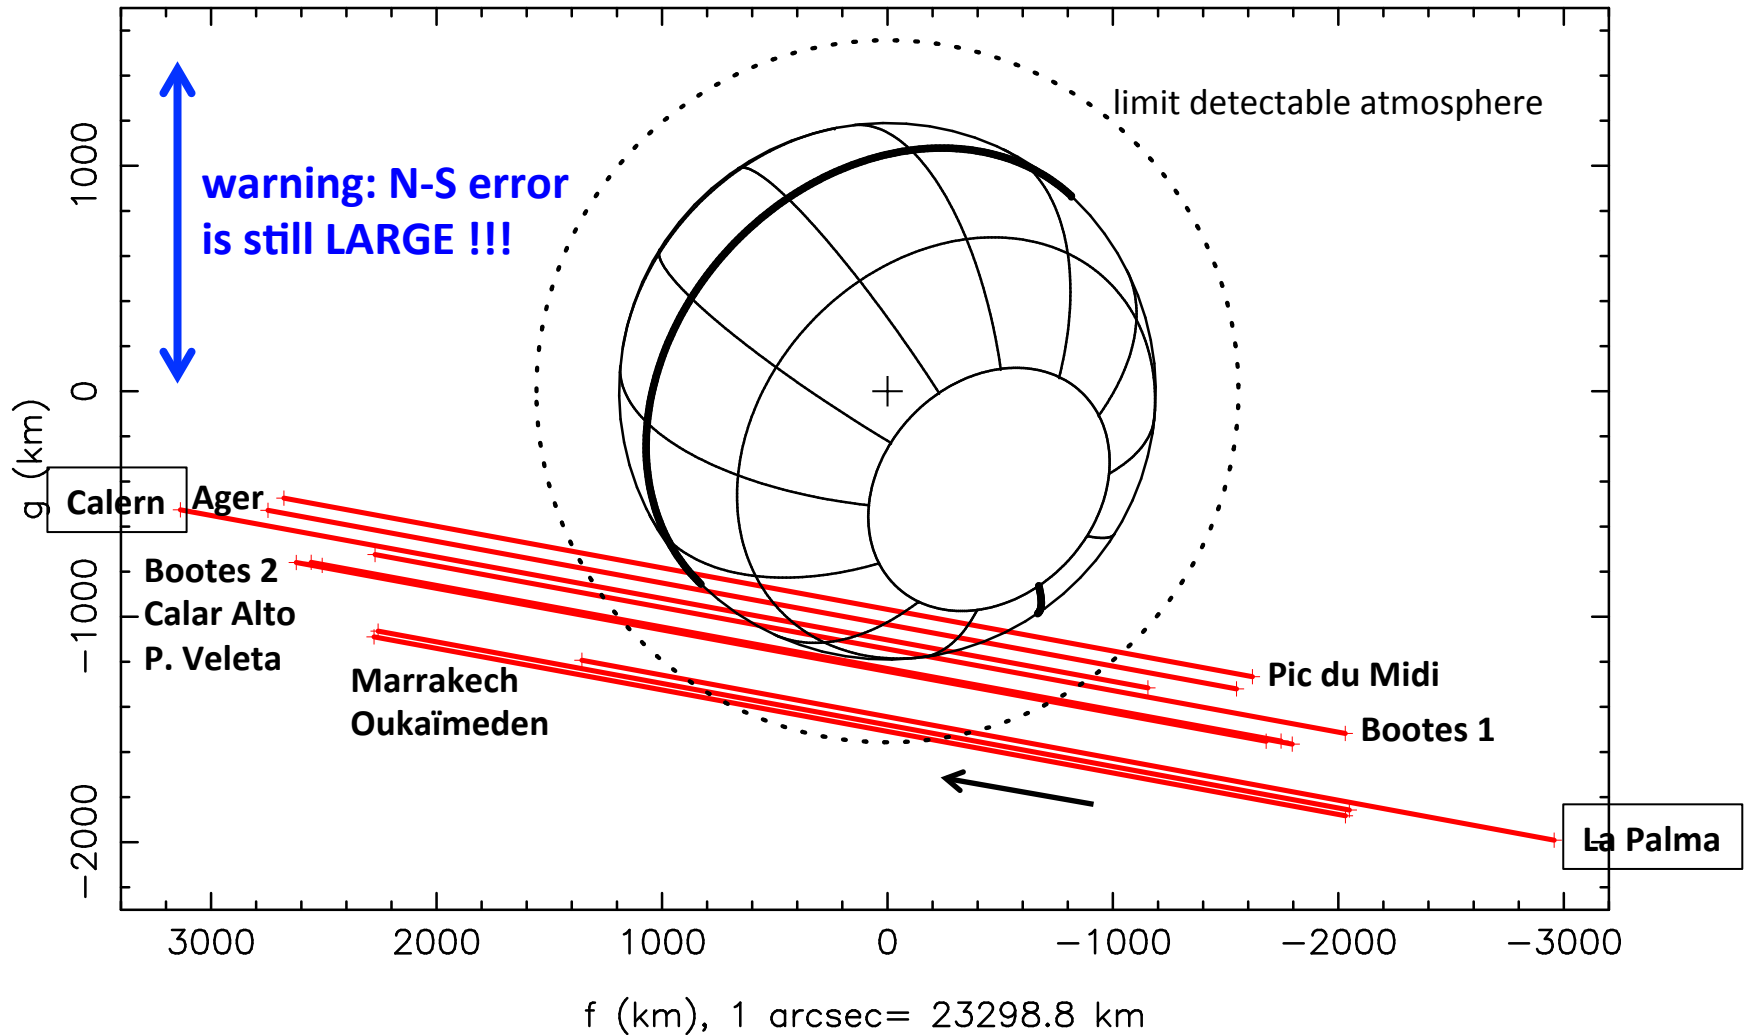

Pluto 14 July 2016,  $r_p = 1190$  km,  $r_{atm} = 1557$  km

all chords are from 01:11 to 01:14 UT, July 14